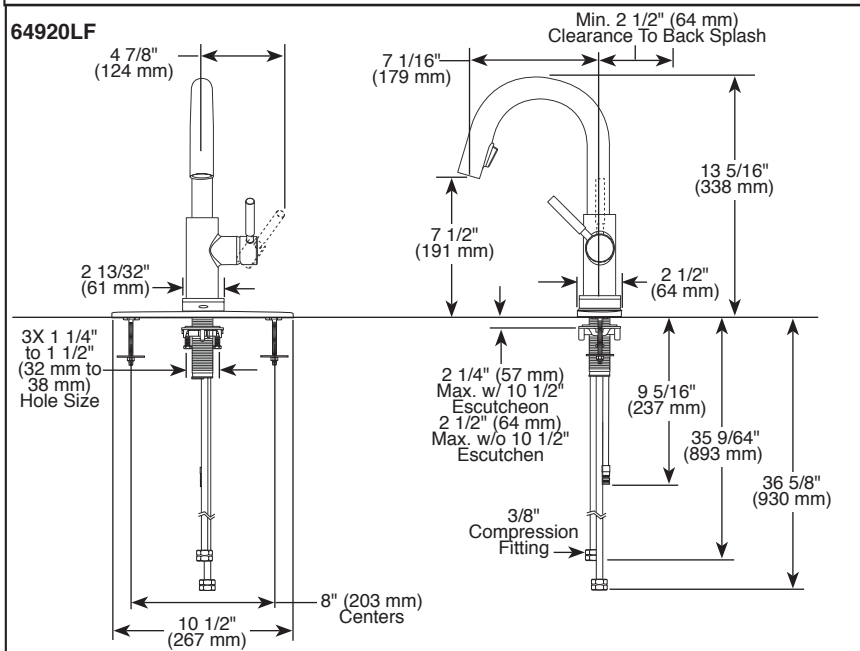

BRIZO®

KITCHEN FAUCETS

- Solna® Collection
- Single Handle Deck Mount
- 2-Function Pull-Down Sprayer
- Single or 3 Hole Sink Applications
- Centermount or 8" (203 mm) Centers w/ Optional 10 1/2" (267 mm) Escutcheon
- MagneDock® Magnetic Docking

Submitted Model No.: _____

Specific Features: _____

STANDARD SPECIFICATIONS:

- Single handle, 2-function pull-down kitchen faucets for exposed mounting on single or three hole sinks.
- SmartTouch® on/off functionality.
- On-off indicator light also signals when batteries run low.
- 16 3/32" (411 mm) high, 9 3/32" (231 mm) long, spout swings 360°.
- Lever handle. Control mechanism shall be full-motion valve cartridge.
- Quick connect hoses.
- Pull-down wand operates in an aerated or spray mode via ergonomic button.
- MagneDock® magnetic docking.
- Dual integral check valves in sprayer.
- Hose travels inside mounting shank so it will not interfere with deck edges.
- Maximum 1.80 gpm @ 60 psi, 6.8 L/min @ 414 kPa