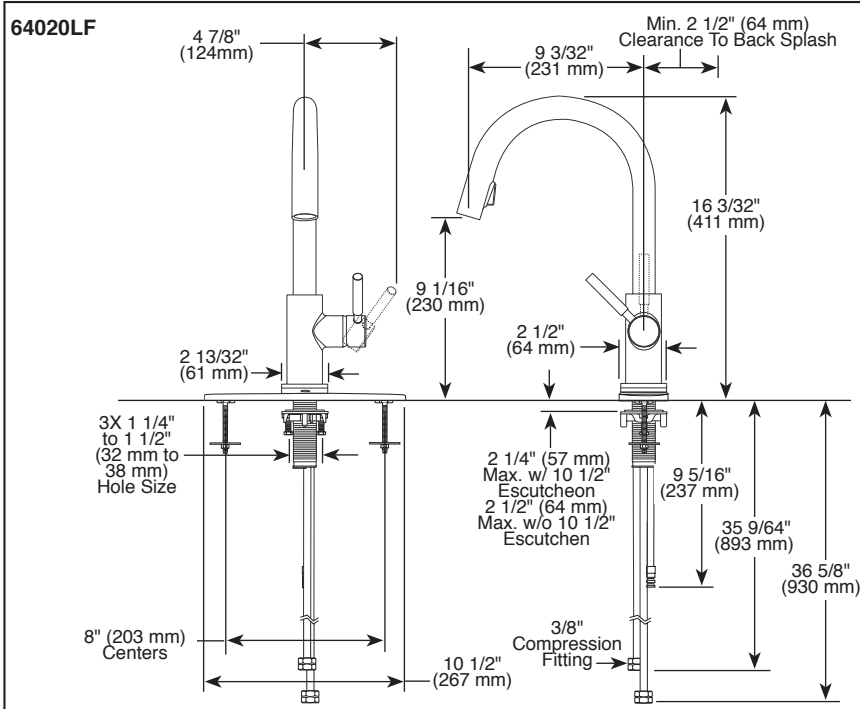

BRIZO®

KITCHEN FAUCETS

- Solna® Collection
- Single Handle Deck Mount
- 2-Function Pull-Down Sprayer
- Single or 3 Hole Sink Applications
- Centermount or 8" (203 mm) Centers w/ Optional 10 1/2" (267 mm) Escutcheon
- MagneDock® Magnetic Docking

Submitted Model No.: _____

Specific Features: _____

STANDARD SPECIFICATIONS:

- Single handle, 2-function pull-down kitchen faucets for exposed mounting on single or three hole sinks.
- SmartTouch® on/off functionality.
- On-off indicator light also signals when batteries run low.
- 16 3/32" (411 mm) high, 9 3/32" (231 mm) long, spout swings 360°.
- Lever handle. Control mechanism shall be full-motion valve cartridge.
- Quick connect hoses.
- Pull-down wand operates in an aerated or spray mode via ergonomic button.
- MagneDock® magnetic docking.
- Dual integral check valves in sprayer.
- Hose travels inside mounting shank so it will not interfere with deck edges.
- Maximum 1.80 gpm @ 60 psi, 6.8 L/min @ 414 kPa