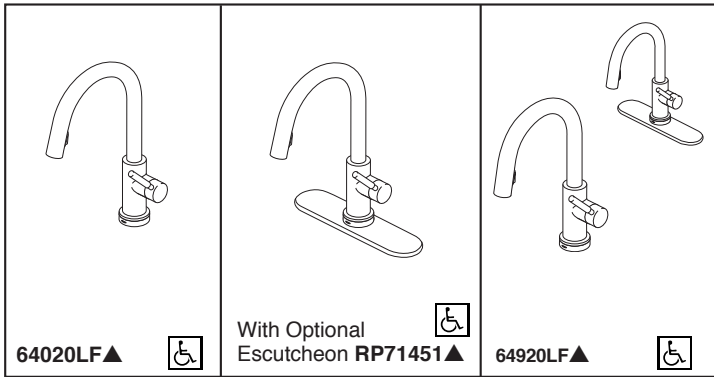

BRIZO®

KITCHEN FAUCETS

- Solna® Collection
- Single Handle Deck Mount
- 2-Function Pull-Down Sprayer
- Single or 3 Hole Sink Applications
- Centermount or 8" (203 mm) Centers w/ Optional 10 1/2" (267 mm) Escutcheon
- MagneDock® Magnetic Docking

Submitted Model No.: _____

Specific Features: _____

STANDARD SPECIFICATIONS:

- Single handle, 2-function pull-down kitchen faucets for exposed mounting on single or three hole sinks.
- SmartTouch® on/off functionality.
- On-off indicator light also signals when batteries run low.
- 16 3/32" (411 mm) high, 9 3/32" (231 mm) long, spout swings 360°.
- Lever handle. Control mechanism shall be full-motion valve cartridge.
- Quick connect hoses.
- Pull-down wand operates in an aerated or spray mode via ergonomic button.
- MagneDock® magnetic docking.
- Dual integral check valves in sprayer.
- Hose travels inside mounting shank so it will not interfere with deck edges.
- Maximum 1.80 gpm @ 60 psi, 6.8 L/min @ 414 kPa